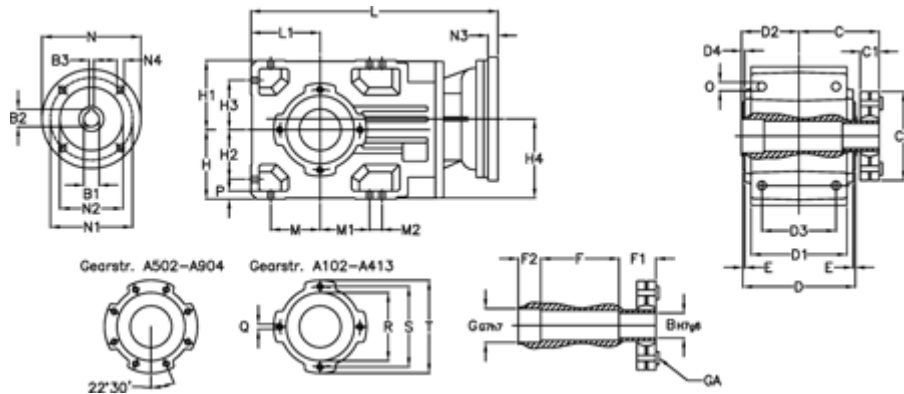

# Data Sheet

Article number: 29600316145225  
 Description: Bevel helical gearbox  
 A303US-161,4-P71B5

## Measures

B = 40	D1 = 130	F2 = 50	L = 390.5	N3 = -
B1 = 14	D2 = 80	G = 42	L1 = 90	N4 = M8x16
B2 = 16.3	D3 = 95	GA = 14,5 NM	M = 63.0	O = 12.0
B3 = 5	d4 = 5.0	H = 90	M1 = 63.0	P = 11
C = 113.5	Description = A303US-xx-P71 B5	H1 = 90	M2 = 22	Q = M8x15
C1 = 24	E = 3.0	H2 = 63.0	N = 160	R = 95
C2 = 90.0	F = 95.5	H3 = 63.0	N1 = 130	S = 115
D = 156	F1 = 48.0	H4 = 108.5	N2 = 110	T = 140